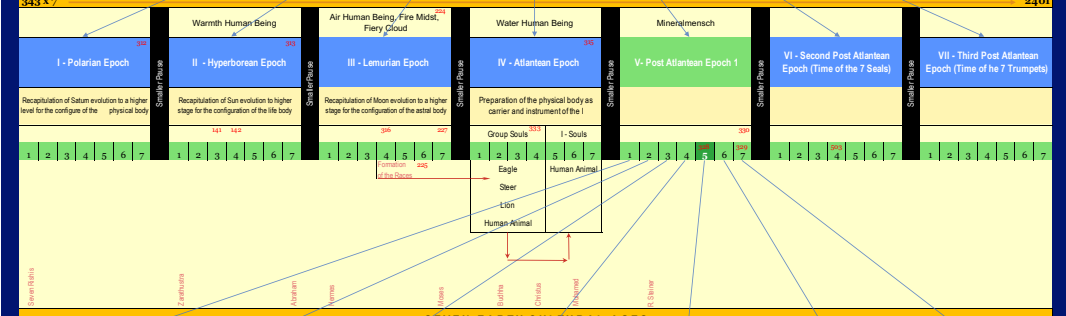

SEVEN STAGES OF FORM - GLOBES						
Higher Devachan - Higher Spiritland - Rupa Conditions	Lower Devachan - Lower Spiritland - Rupa Conditions	Astral Stage	Physical Stage - Our Time	Vollkommenen Atalsischen	Vollkommenen niederen Devachanischen	Higher Devachan Stage Archetypal Conditions
I II III IV V VI VII	I II III IV V VI VII	I II III IV V VI VII	I II III IV V VI VII	I II III IV V VI VII	I II III IV V VI VII	I II III IV V VI VII

SEVEN EARTH CULTURAL AGES						
1 - Ancient Indian Culture - The Race of Spirituality	2 - Ancient Persian Culture - The Race of Flames	3 - Chaldean-Babylonian-Assyrian-Egyptian Culture - The Race of the Stars	4 - Greco-Roman Culture - The Race of Personality	5 - Germanische - Angeltische Sächsische Kultur - Die Rasse der Welt	6 - Russian Cultural Age	7 - American Cultural Age
7227 - 5067 v. Chr.	5067 - 2907 v. Chr.	2907 - 747 v. Chr.	747 v. Chr. - 1413 n. Chr.	1413 - 3573 n. Chr.	3573 - 5733 n. Chr.	5733 - 7893 n. Chr.
Preparation of the Etheric Body to be carrier and instrument of the I	Preparation of the Astral Body to be carrier and instrument of the I	Preparation of the Sentient Soul to be carrier and instrument of the I	Preparation of the Intellectual Soul to be carrier and instrument of the I	Preparation of the Consciousness Soul to be carrier and instrument of the I	Preparation of the Spirit Self to be carrier and instrument of the I	Preparation of the Life Spirit to be carrier and instrument of the I