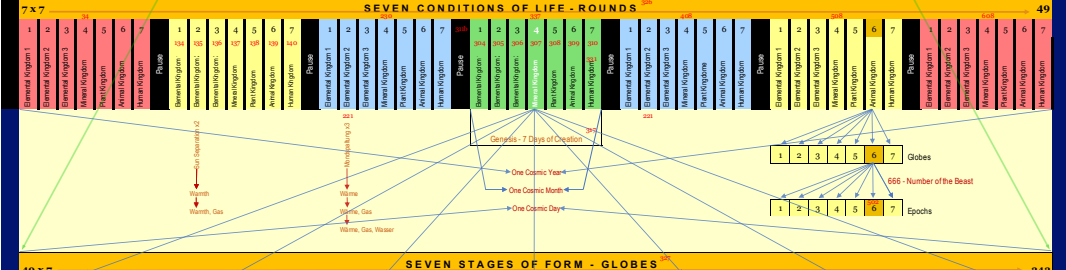

SEVEN STAGES OF FORM - GLOBES						
Higher Devachan - Higher Spiritland - Rupa Conditions	Lower Devachan - Lower Spiritland - Rupa Conditions	Astral Stage	Physical Stage - Our Time	Vollkommenen Atalsischen	Vollkommenen niederen Devachanischen	Higher Devachan Stage Archetypal Conditions
I II III IV V VI VII	I II III IV V VI VII	I II III IV V VI VII	I II III IV V VI VII	I II III IV V VI VII	I II III IV V VI VII	I II III IV V VI VII

SEVEN EARTH CULTURAL AGES						
1 - Ancient Indian Culture - The Race of Spirituality	2 - Ancient Persian Culture - The Race of Flames	3 - Chaldean-Babylonian-Assyrian-Egyptian Culture - The Race of the Stars	4 - Greco-Roman Culture - The Race of Personality	5 - Germanische - Angeltische Sächsische Kultur - Die Rasse der Welt	6 - Russian Cultural Age	7 - American Cultural Age
7227 - 5067 v. Chr.	5067 - 2907 v. Chr.	2907 - 747 v. Chr.	747 v. Chr. - 1413 n. Chr.	1413 - 3573 n. Chr.	3573 - 5733 n. Chr.	5733 - 7893 n. Chr.
Preparation of the Etheric Body to be carrier and instrument of the I	Preparation of the Astral Body to be carrier and instrument of the I	Preparation of the Sentient Soul to be carrier and instrument of the I	Preparation of the Intellectual Soul to be carrier and instrument of the I	Preparation of the Consciousness Soul to be carrier and instrument of the I	Preparation of the Spirit Self to be carrier and instrument of the I	Preparation of the Life Spirit to be carrier and instrument of the I